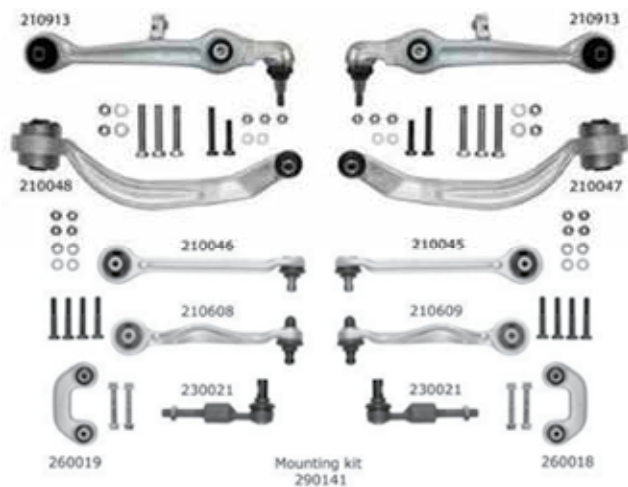

Original parts numbers for reference only

ABS Reference 219902

# ABS SMART KIT FULL KIT 12 PIECES + 60 PCs Mounting kit

Audi A6  
Skoda Superb  
Volkswagen Passat

10/01 - 04/04  
07/02 -  
10/00 - 04/05