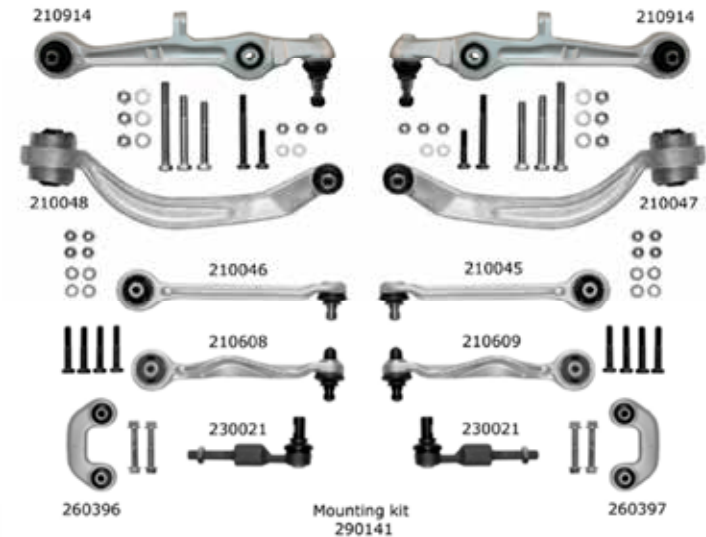

ABS SMART KIT

FULL KIT 12 PIECES

+ 60 PCs Mounting kit

Audi A4 (8E#)
09/01 - 12/07

KIT CONTENT:

ABS:	OE:	Pcs:
210914	8E0.407.151M	2
210048	4D0.407.693H	1
210046	8E0.407.505A	1
210608	4D0.407.509D	1
230021	8E0.419.811B	2
260396	8E0.411.317	1
210047	4D0.407.694H	1
210045	8E0.407.506A	1
210609	4D0.407.510D	1
260397	8E0.411.318	1
290141	Mounting Kit	1

Original parts numbers for reference only